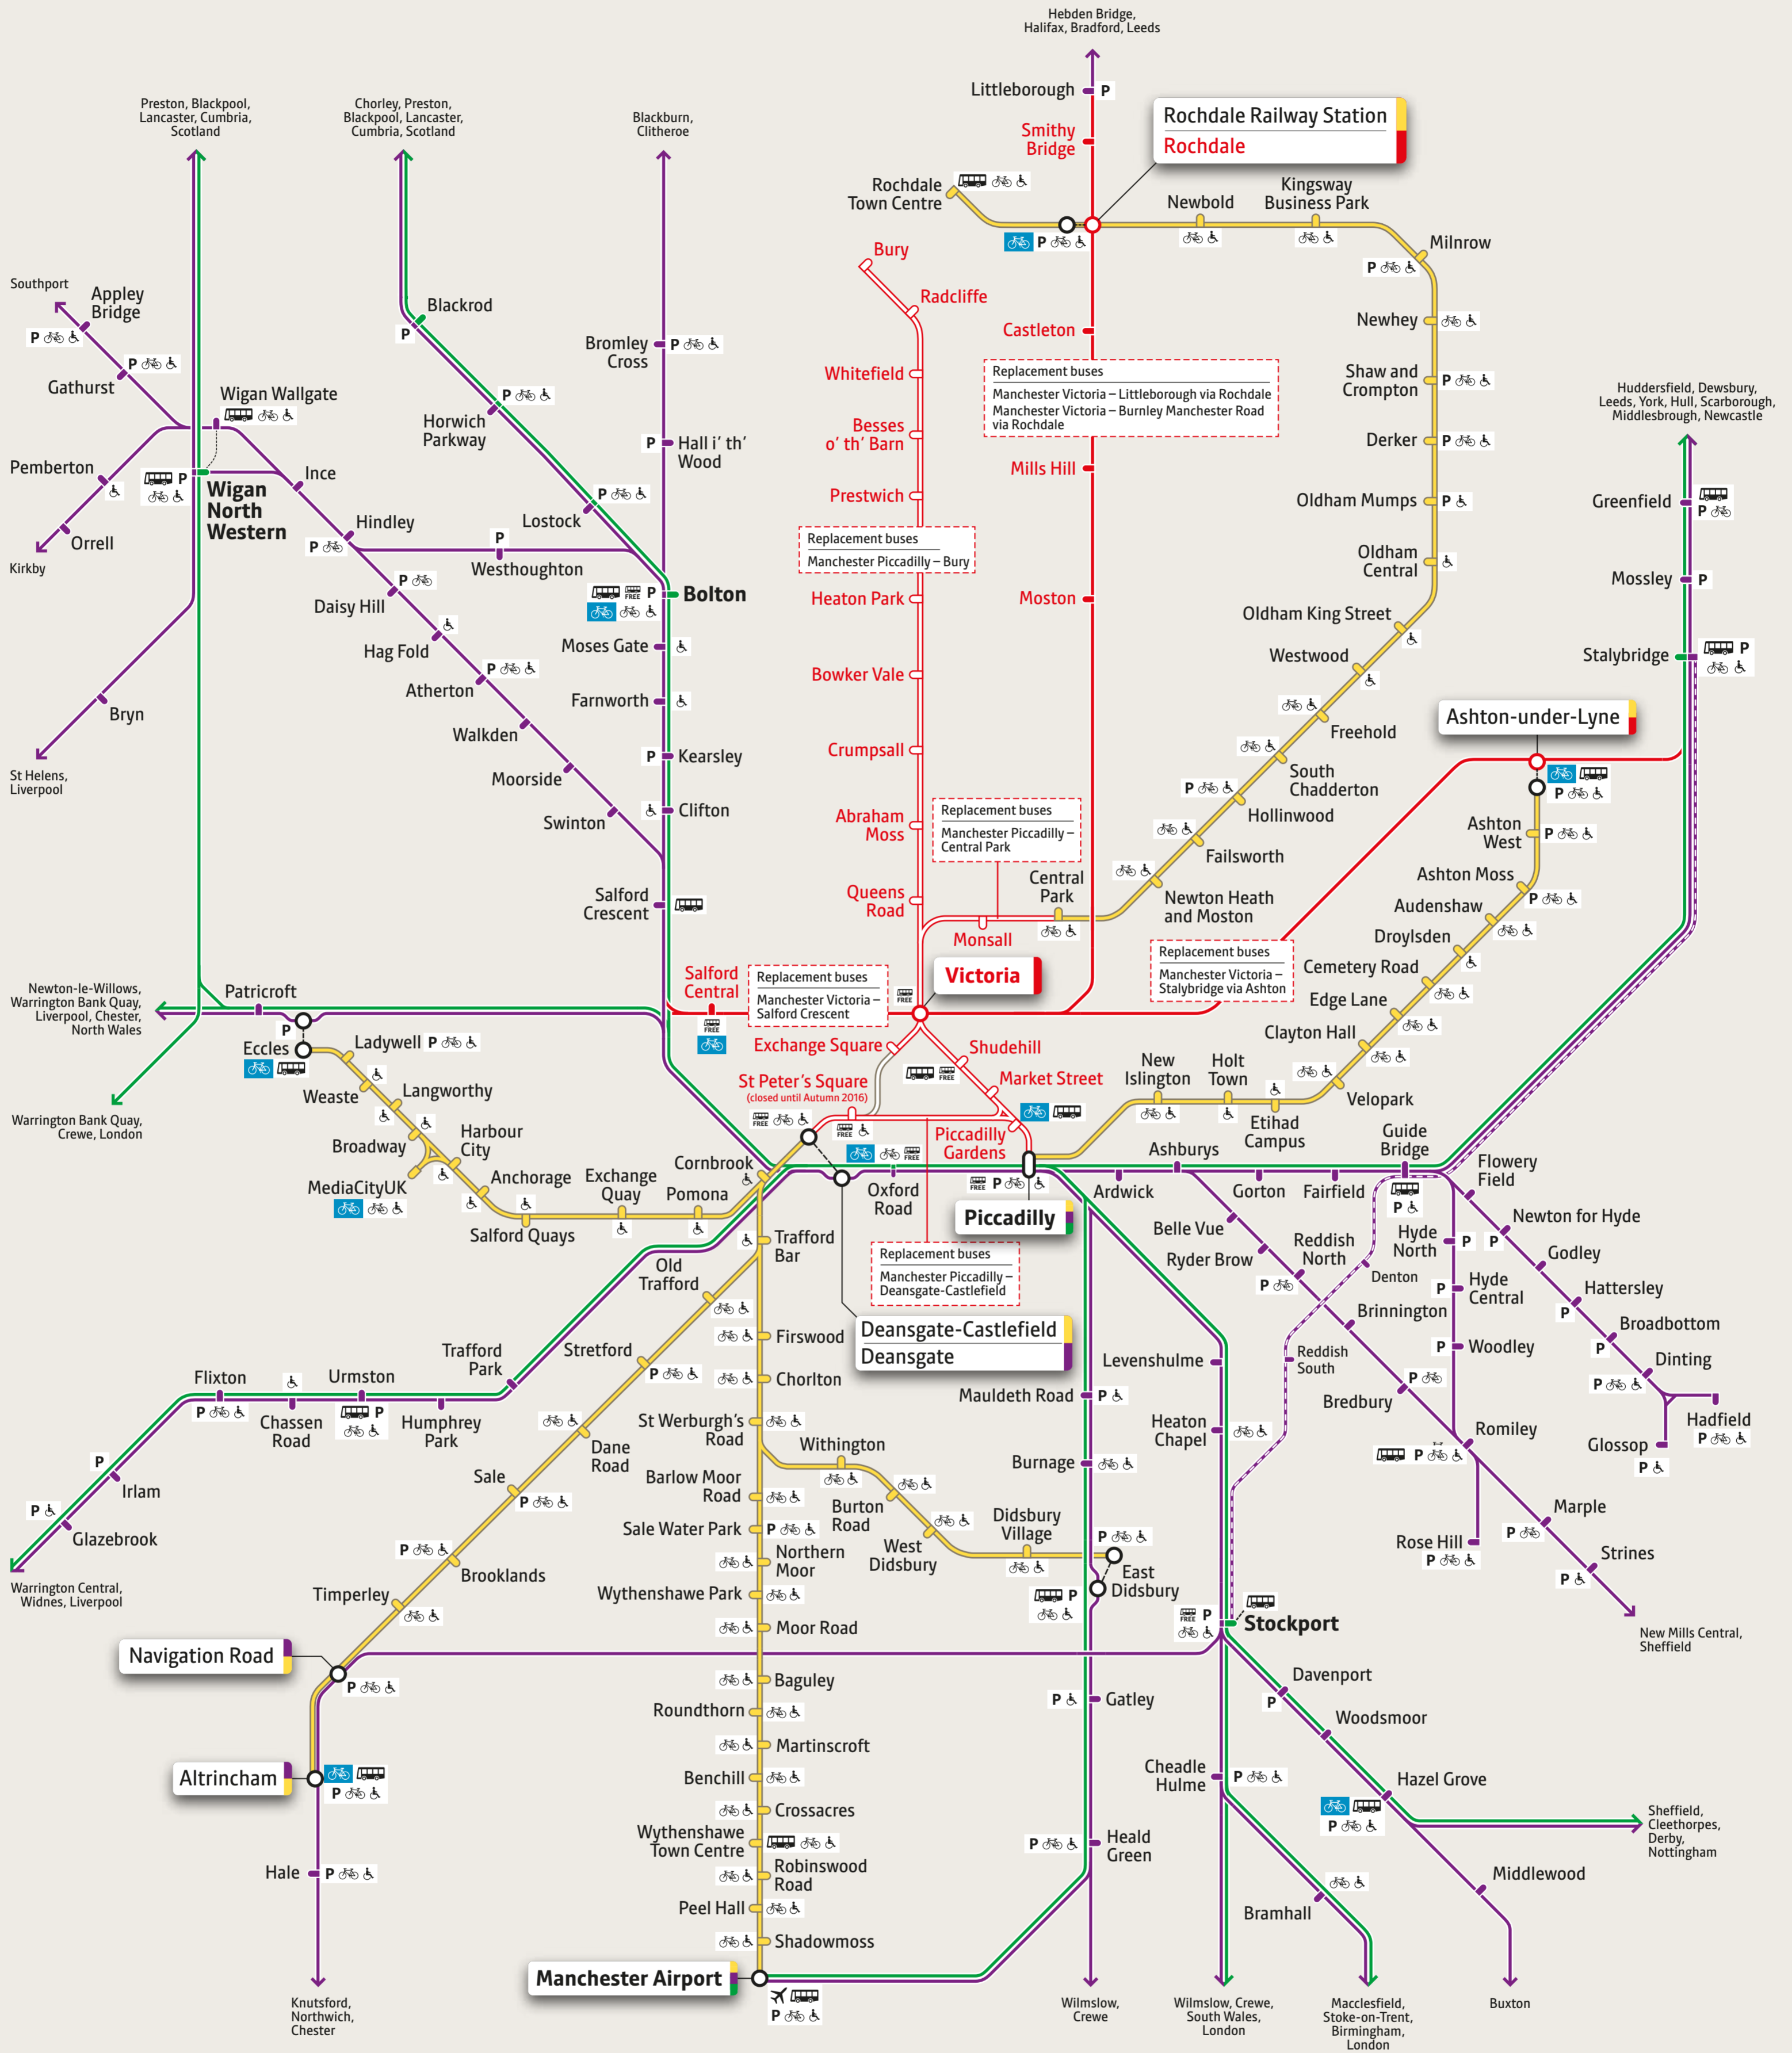

# Sunday 17 April 2016

Lines not running are shown in red

- Metrolink and stop
- Metrolink under construction
- Metrolink not running and stop closed
- Rail/Metrolink interchange
- Northern Rail
- Other trains:  
Arriva Trains Wales, East Midlands Trains  
TransPennine Express, Virgin Trains,  
Cross Country
- Trains not running and station closed
- Limited service (one train per week)
- Within easy walking distance
- Station or stop with step-free access to all platforms
- Major bus interchange
- Interchange with free Metroshuttle bus
- Parking available
- Cycle Hub  
Membership required

**National Rail Enquiries**  
**08457 48 49 50**  
**@nationalrailenq**

**Public transport information**  
**0161 244 1000**

7am – 8pm Mon to Fri  
 8am – 8pm Sat, Sun & public holidays

Please refer to individual operators for specific routing and timetable information