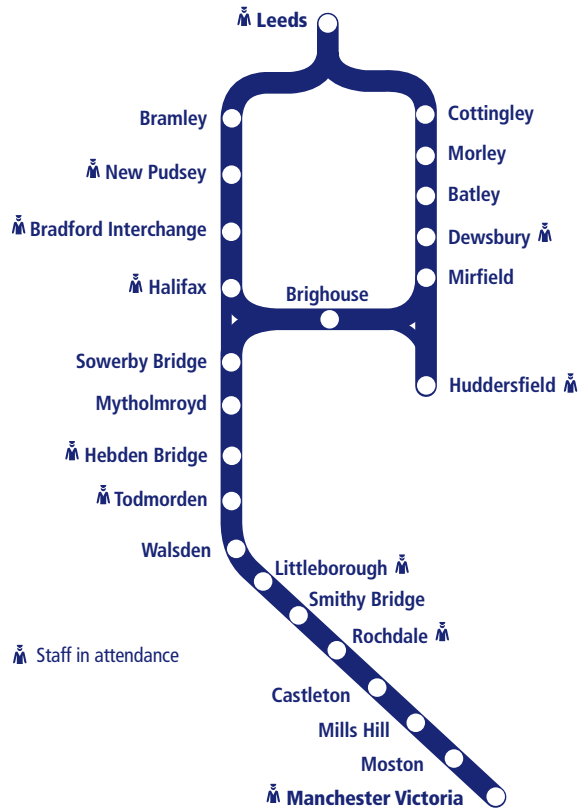

Changes to train times

27 October – 4 November 2012

First TransPennine Express

Manchester Victoria to Leeds

via Dewsbury and Bradford Interchange

Customer helpline

For comments, enquiries and complaints
telephone **0845 00 00 125**
email customer.relations@northernrail.org

Access, disabled information or cycle assistance

freephone **08081 56 16 06**
email assistance@northernrail.org
textphone **08456 045 608**

Lost property

telephone **0845 00 00 125**
email lost.property@northernrail.org

Fares and service information

National Rail Enquiries
telephone **08457 48 49 50**
textphone **0845 60 50 600**
website nationalrail.co.uk

CRIMESTOPPERS **0800 555 111**

Call anonymously with information about crime

Northern working in partnership
with the charity Crimestoppers

British Transport Police
telephone **0800 40 50 40**

Correspondence

Customer Relations Department
Northern Rail
Freepost (RLSL-ABEC-BGUU)
Leeds LS1 4DY

Northern Rail Limited: a joint venture of Serco and Abellio
Registered No: 04619954
Registered Office: Serco House, 14 Bartley Wood Business Park,
Bartley Way, Hook, Hampshire RG27 9UY, UK